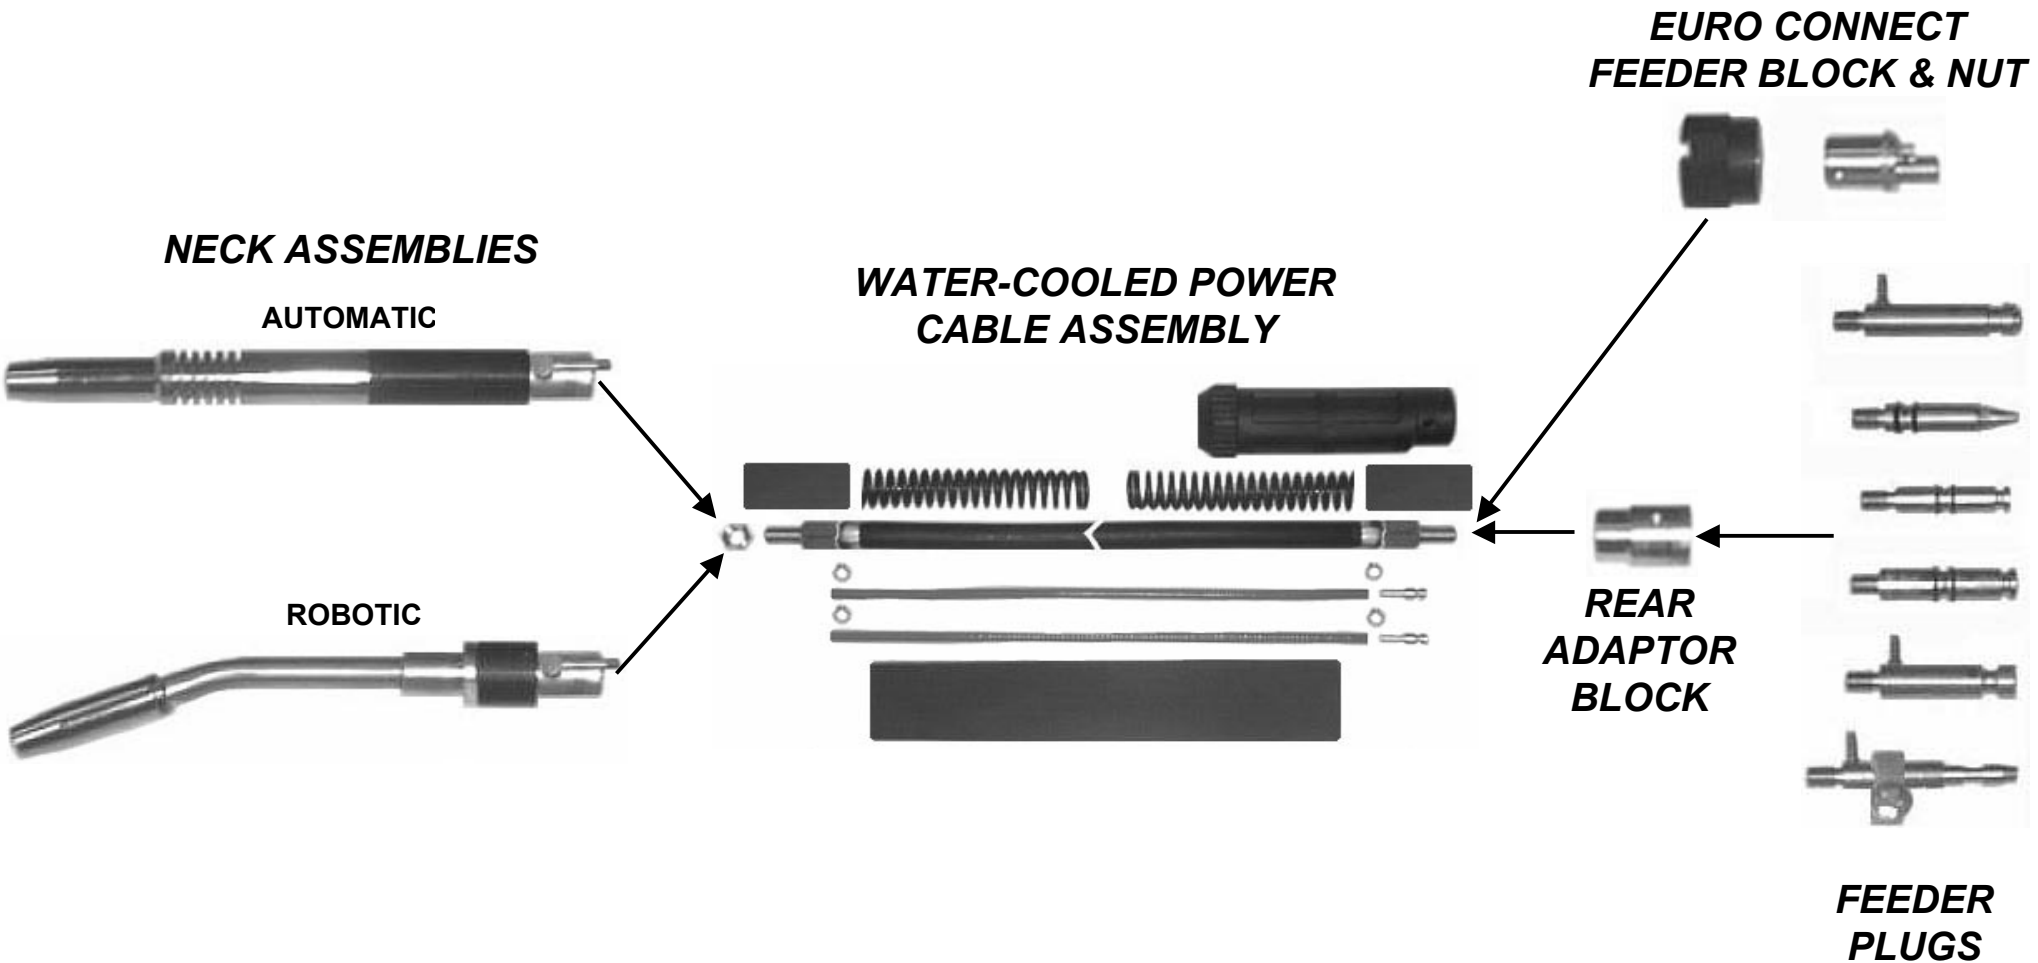

BASIC BREAKDOWN OF AMERICAN WELDQUIP, INC. STANDARD WATER-COOLED WELDING ASSEMBLIES (For '450' Style Automatic & Robotic Guns)

AW AMERICAN WELDQUIP, INC.
P.O. Box 397 • 1375 Wolf Creek Trail • Sharon Center, OH 44274-0397
(330) 239-0317 • Fax 800-949-9353