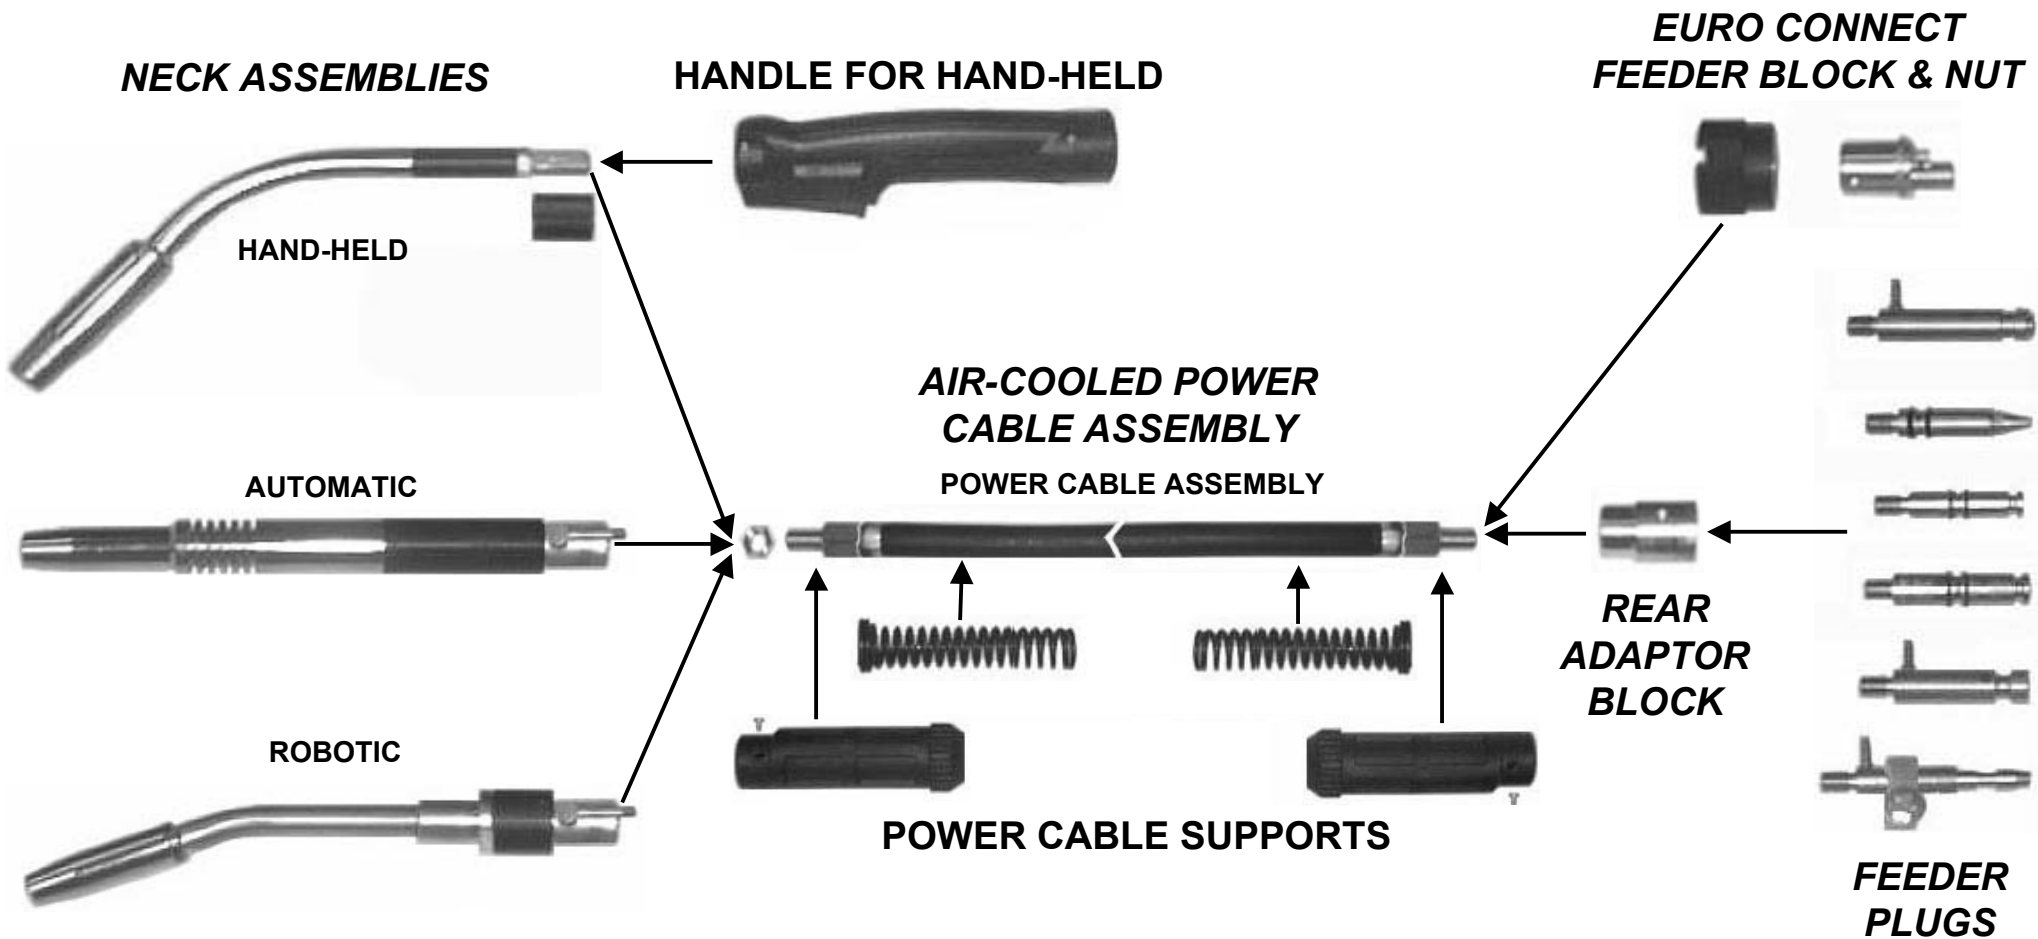

BASIC BREAKDOWN OF AMERICAN WELDQUIP, INC. STANDARD AIR-COOLED WELDING ASSEMBLIES

AW

AMERICAN WELDQUIP, INC.

P.O. Box 397 • 1375 Wolf Creek Trail • Sharon Center, OH 44274-0397

(330) 239-0317 • Fax 800-949-9353